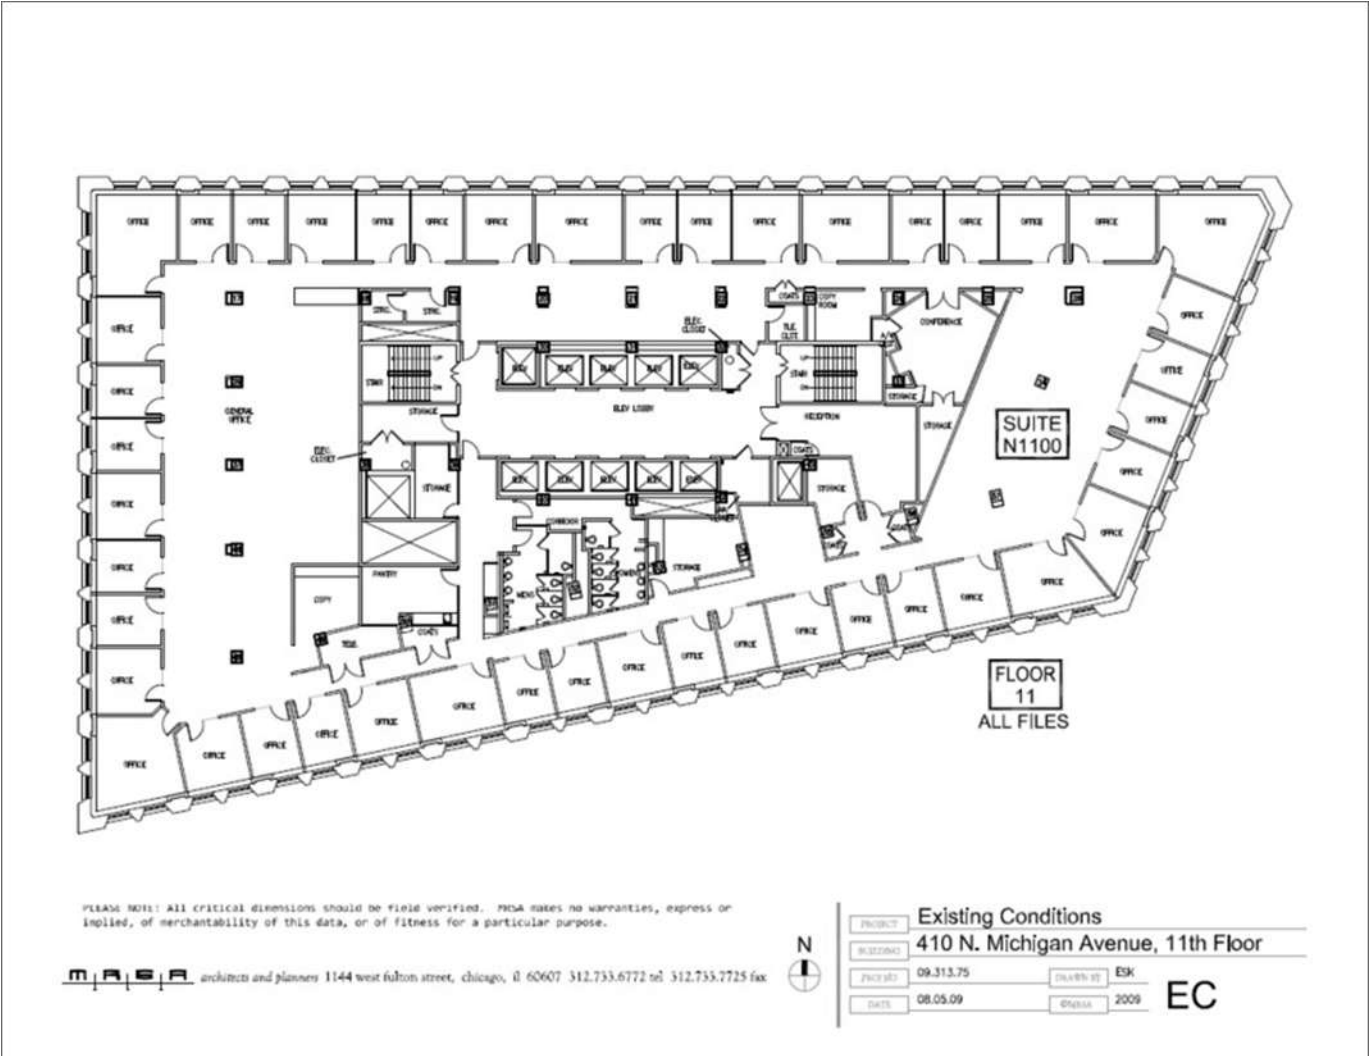

410 N Michigan Ave Wrigley Bldg-North Tower

11th Floor, 18,781 SF