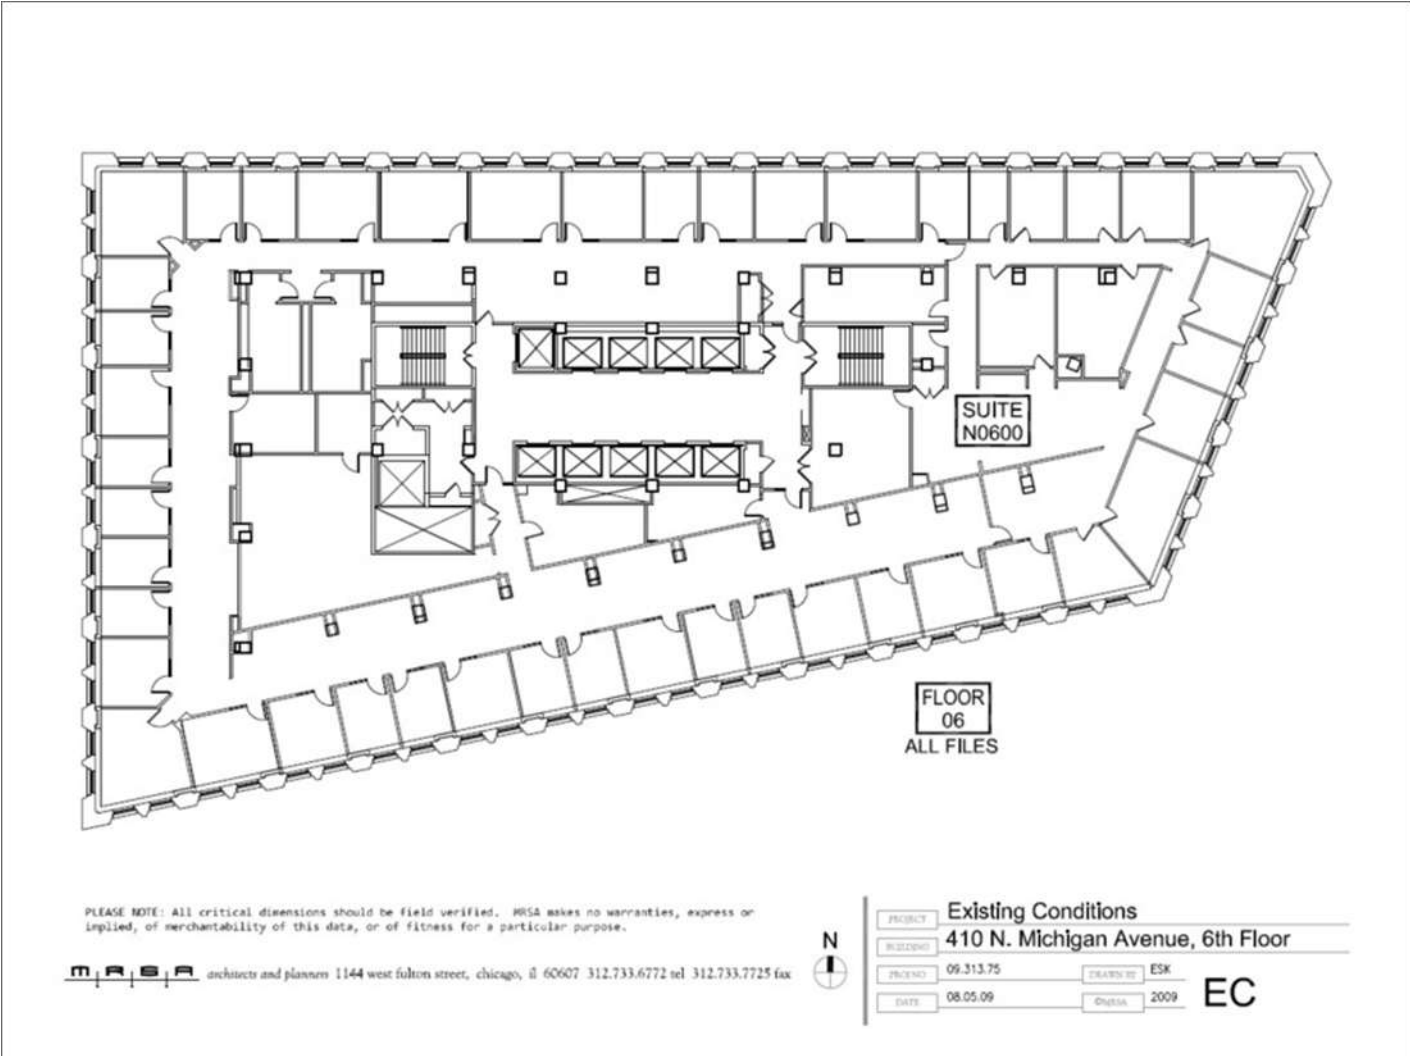

410 N Michigan Ave Wrigley Bldg-North Tower

6th Floor, 19,466 SF