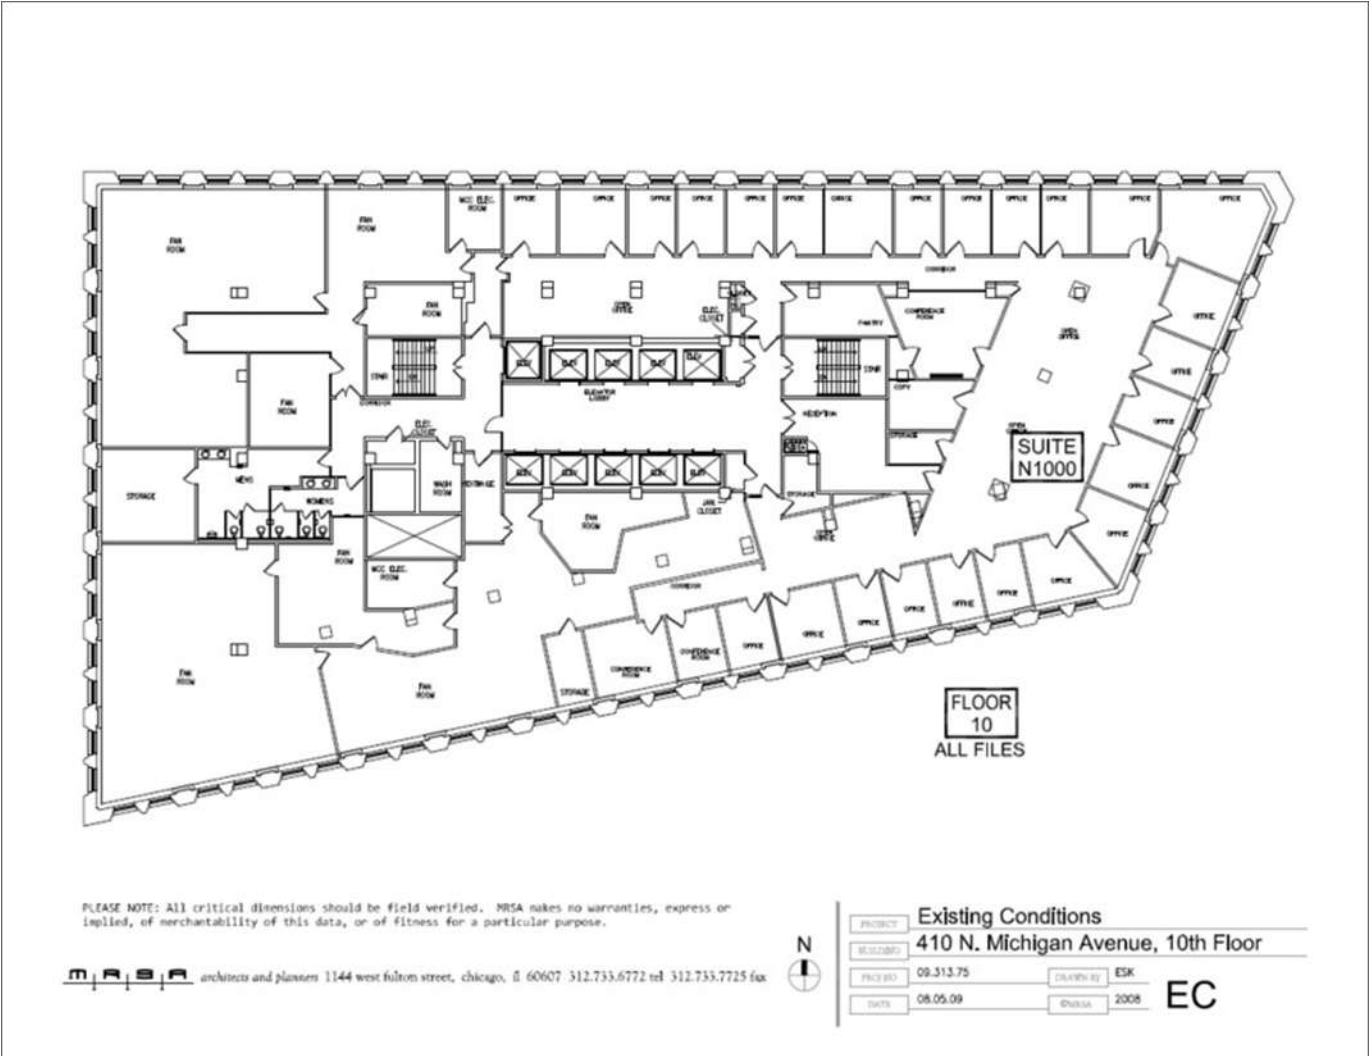

410 N Michigan Ave Wrigley Bldg-North Tower

10th Floor, 9,854 SF