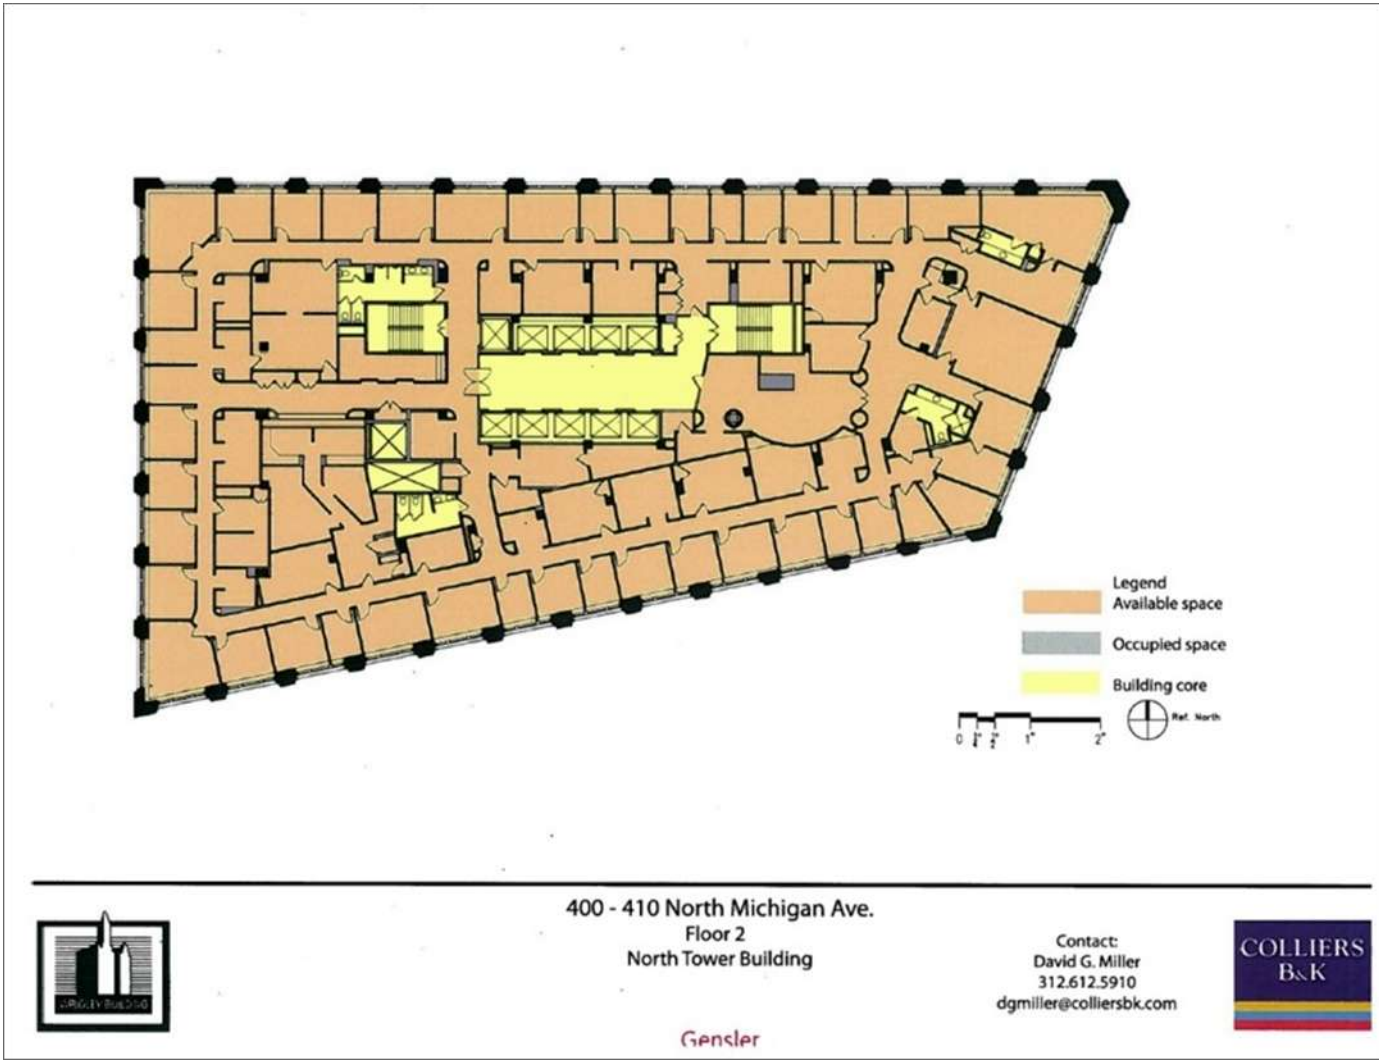

# 410 N Michigan Ave Wrigley Bldg-North Tower

2nd Floor, 19,384 SF