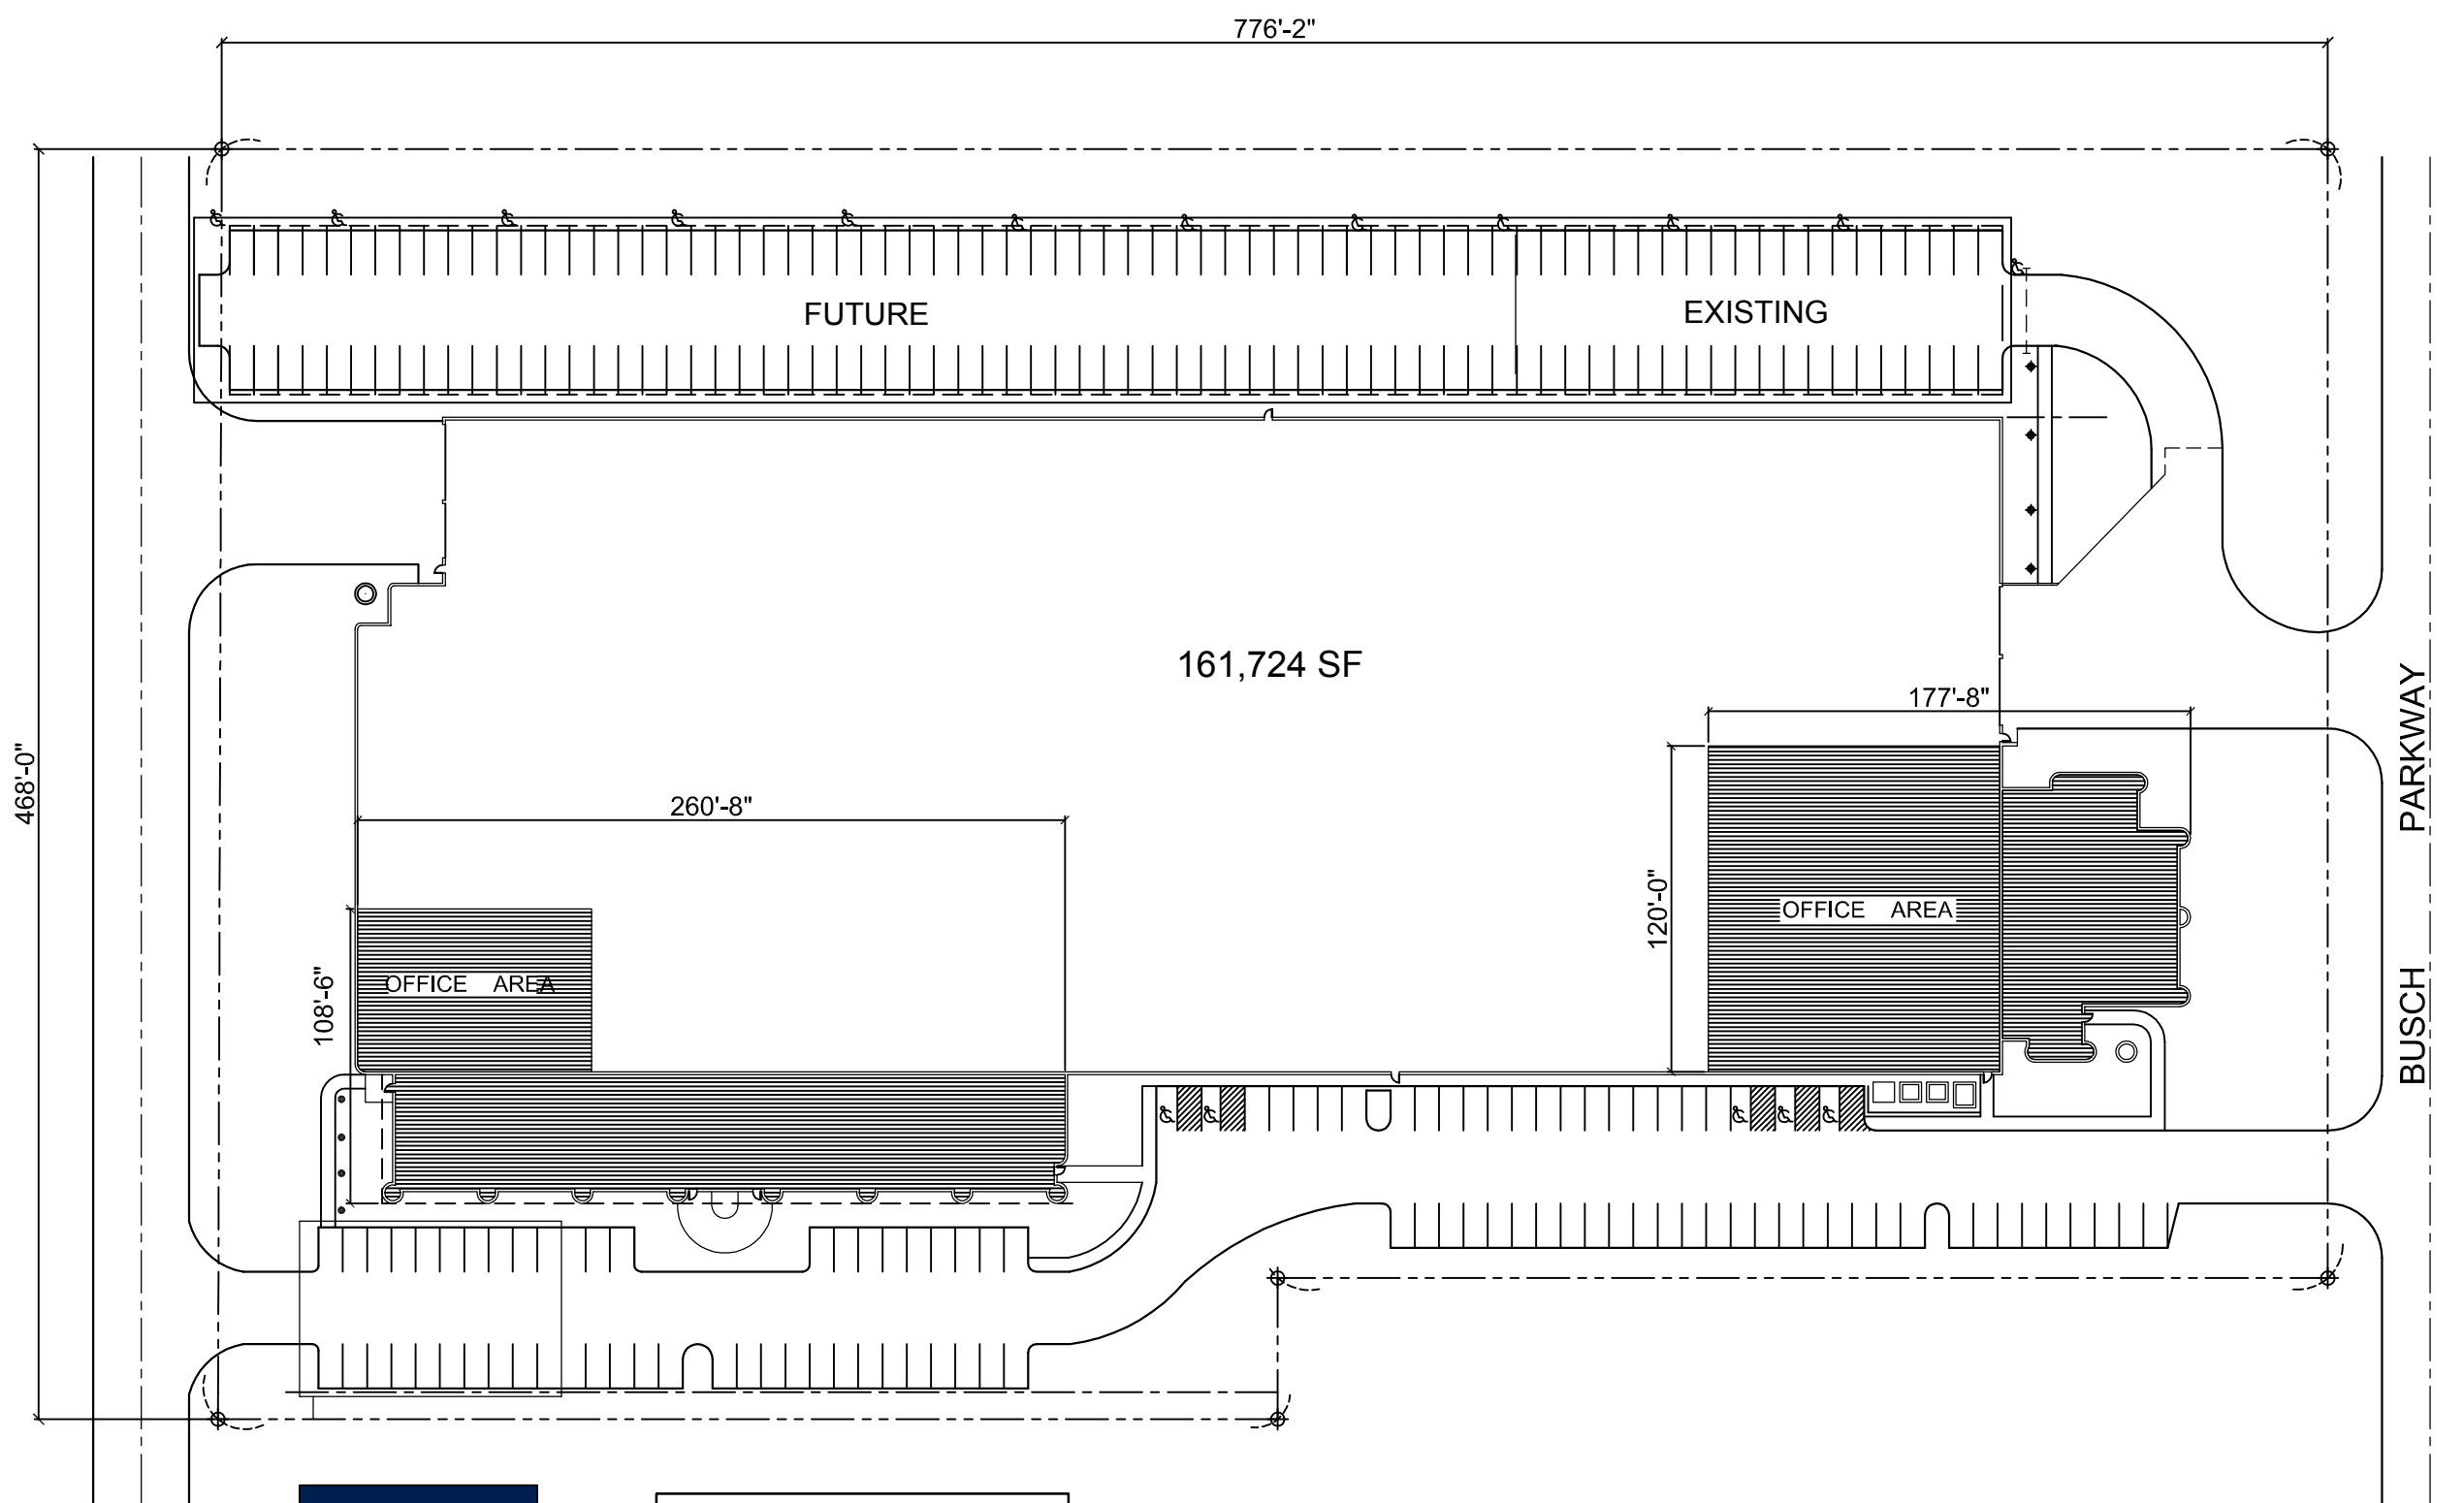


 **SITE PLAN**
SCALE 1" = 30'-0"

1100 BUSCH PARKWAY
BUFFALO GROVE, IL

LOT AREA : 343,252 S.F.
7.88 ACRES
PARKING SPACES : 146