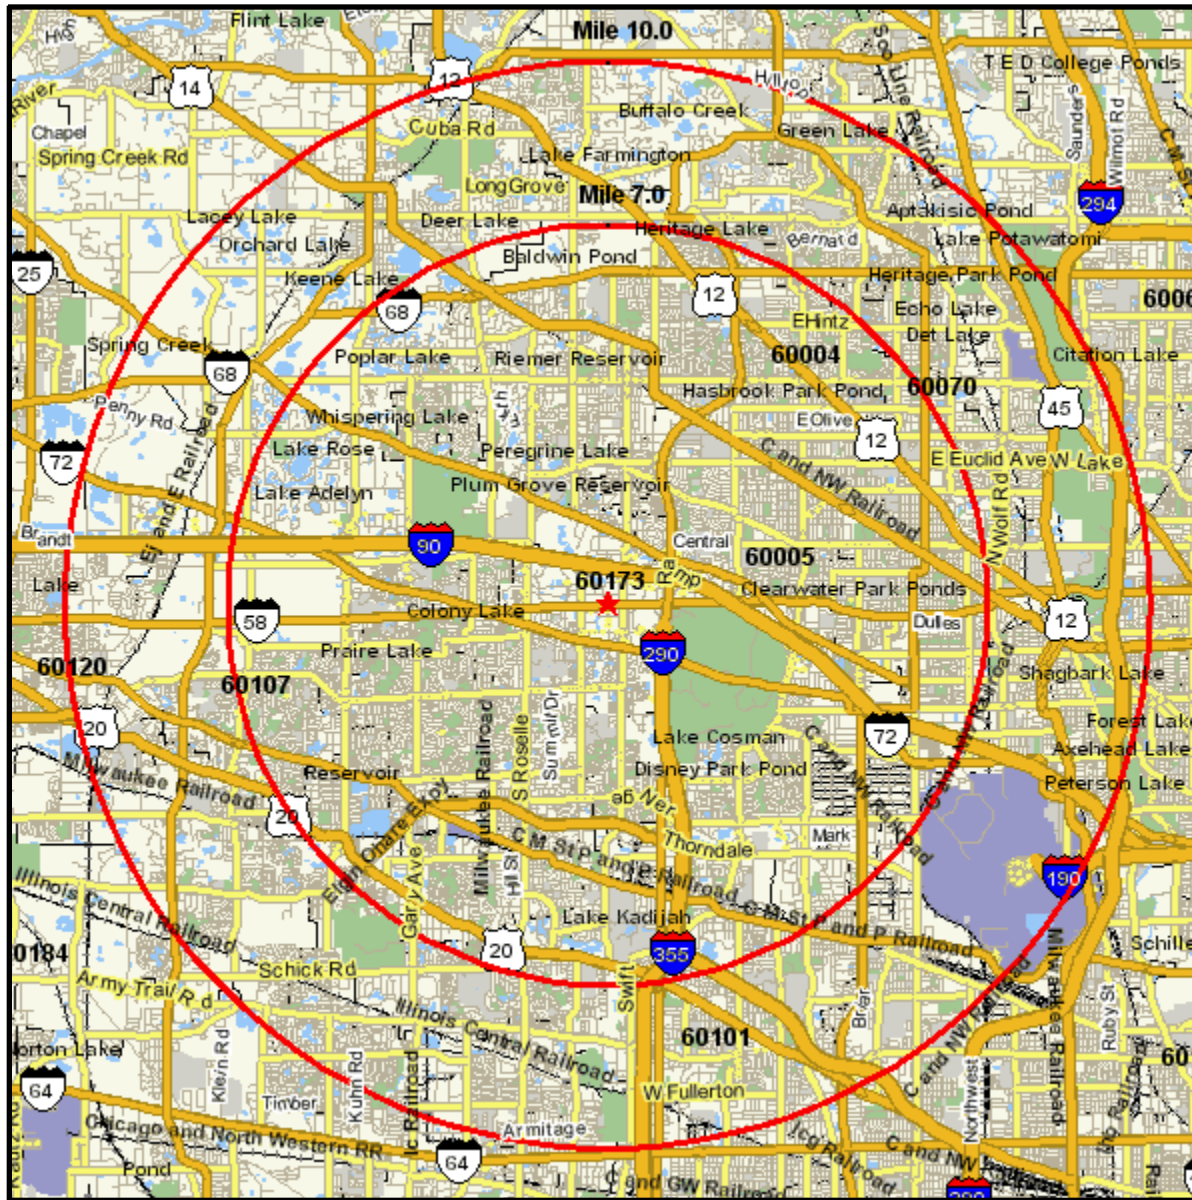

E GOLF RD AT NATIONAL PKWY	Center Point:	42.050250	-88.050500
SCHAUMBURG, IL 60159	Circle/Band:	0.00 -	3.00

Area Name:

Type: Radius 3

Radius Definition:

E GOLF RD AT NATIONAL PKWY	Center Point:	42.050250	-88.050500
SCHAUMBURG, IL 60159	Circle/Band:	0.00 -	5.00

Area Map

Prepared For: Anne Dempsey

Order #: 966889928
Site: 01

E GOLF RD AT NATIONAL PKWY
SCHAUMBURG, IL 60159
Coord: 42.050250, -88.050500
Radius - See Appendix for Details

Area Map

Prepared For: Anne Dempsey