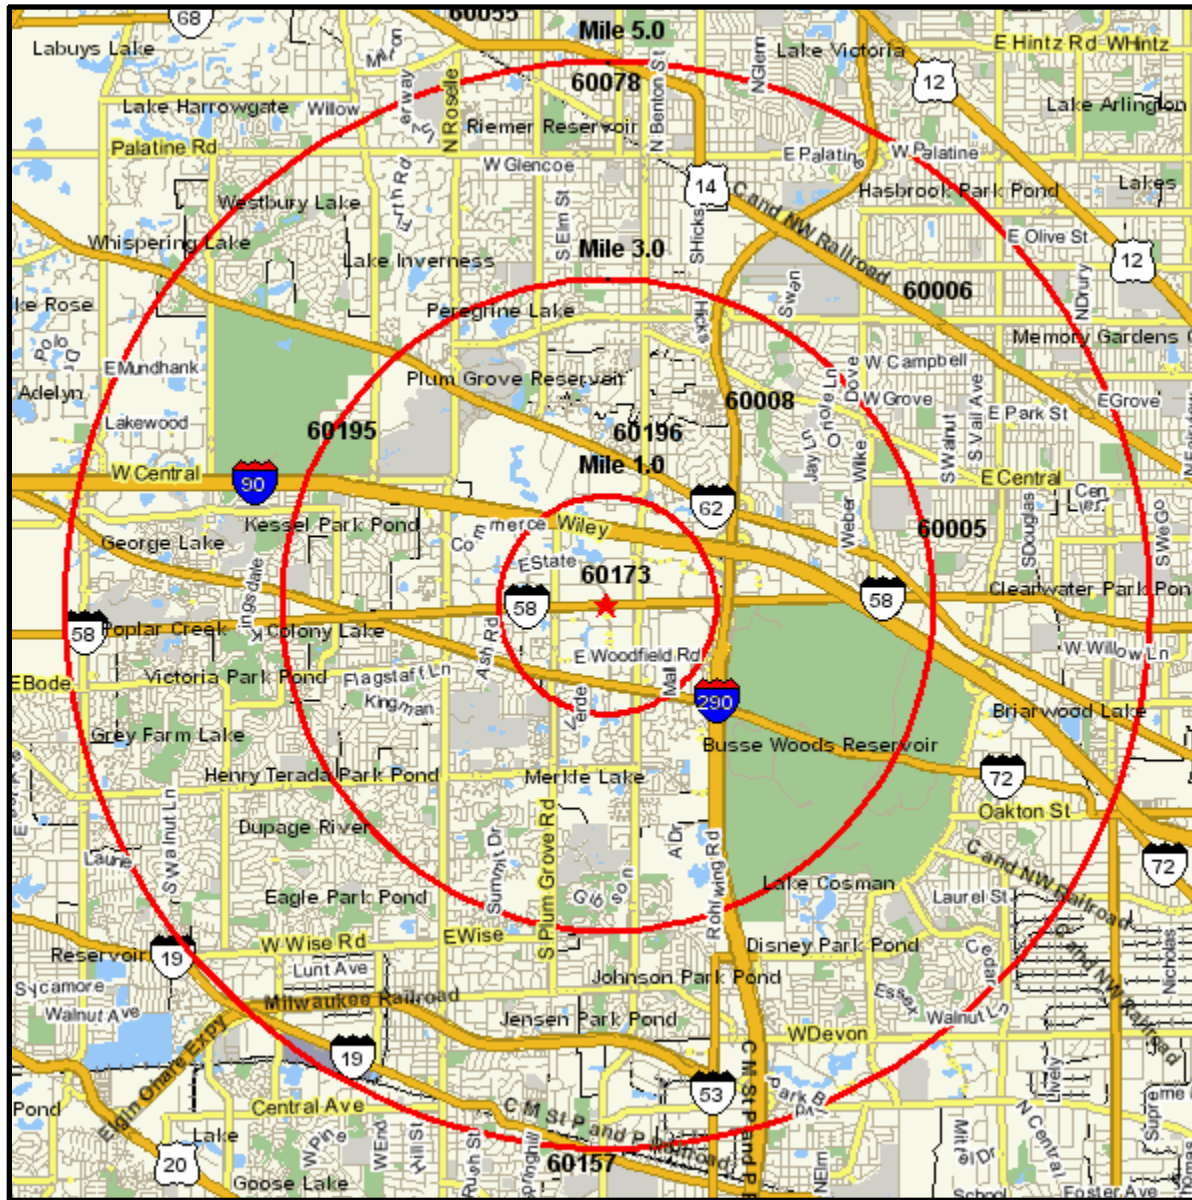

Area Map

Prepared For:

Order #: 966889813
Site: 01

E GOLF RD AT NATIONAL PKWY
SCHAUMBURG, IL 60159
Coord: 42.050250, -88.050500
Radius - See Appendix for Details

Area Map

Prepared For:

Order #: 966889813
Site: 01

Appendix: Area Listing

Area Name:

Type: Radius 1

Radius Definition:

E GOLF RD AT NATIONAL PKWY	Center Point:	42.050250	-88.050500
SCHAUMBURG, IL 60159	Circle/Band:	0.00 -	1.00

Area Name:

Type: Radius 2

Radius Definition: