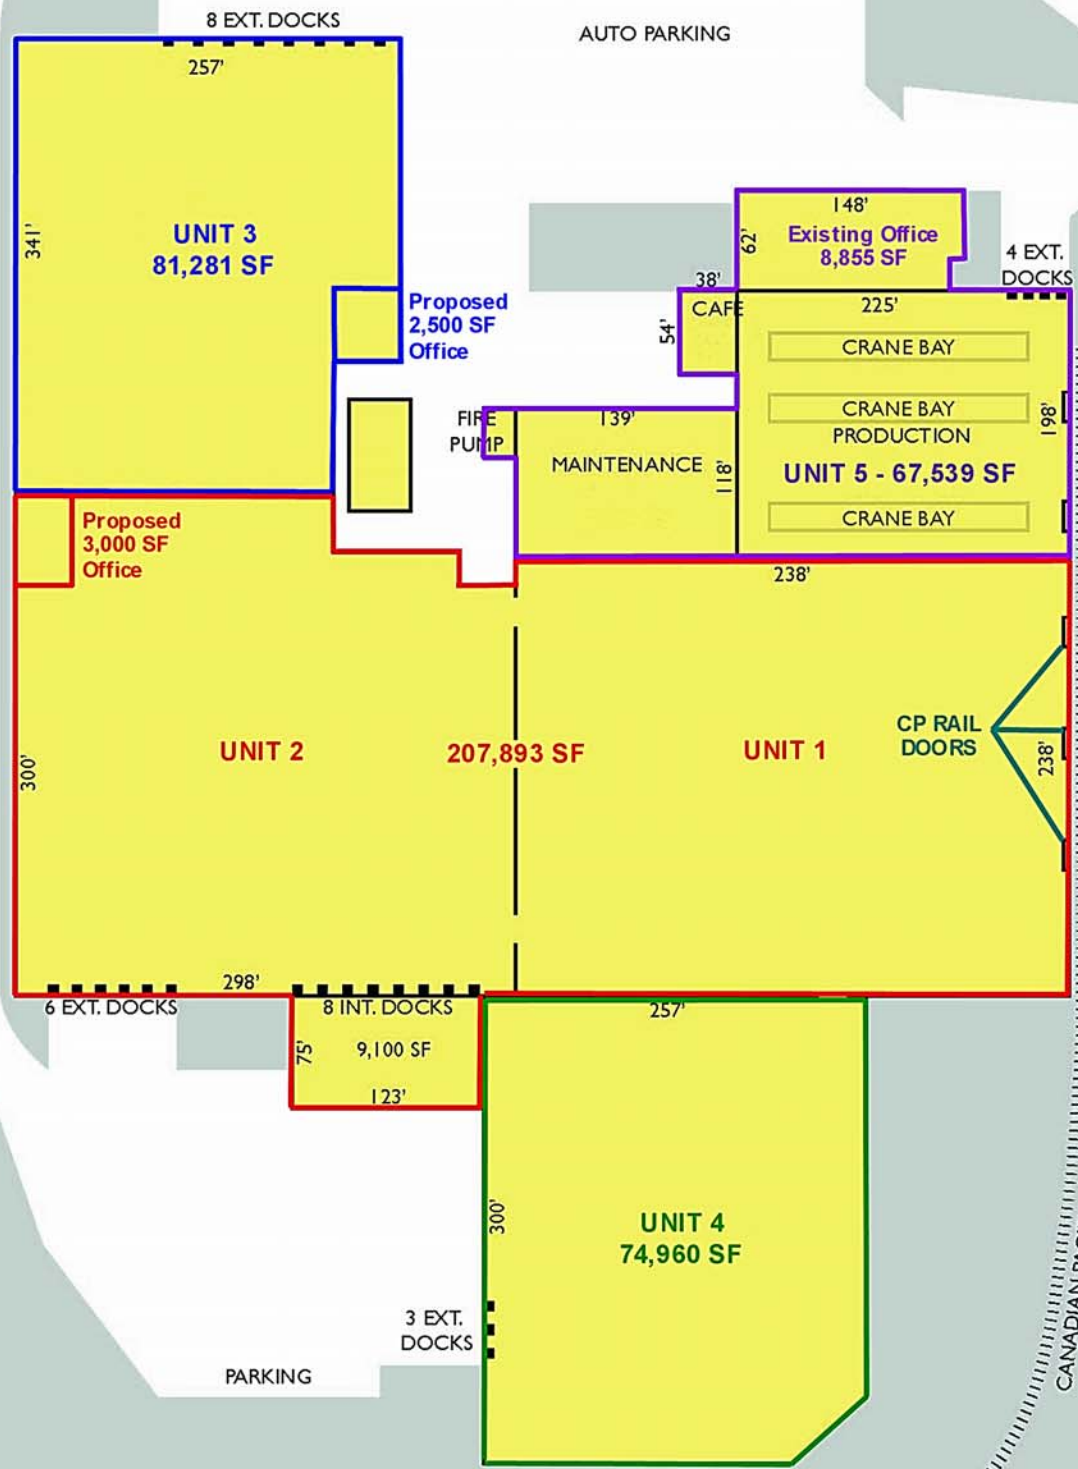

1109 E. LAKE ST
1,282' FRONTAGE / 1,479' DEPTH

TRAILER PARKING

AUTO PARKING

CANADIAN PACIFIC RAILROAD