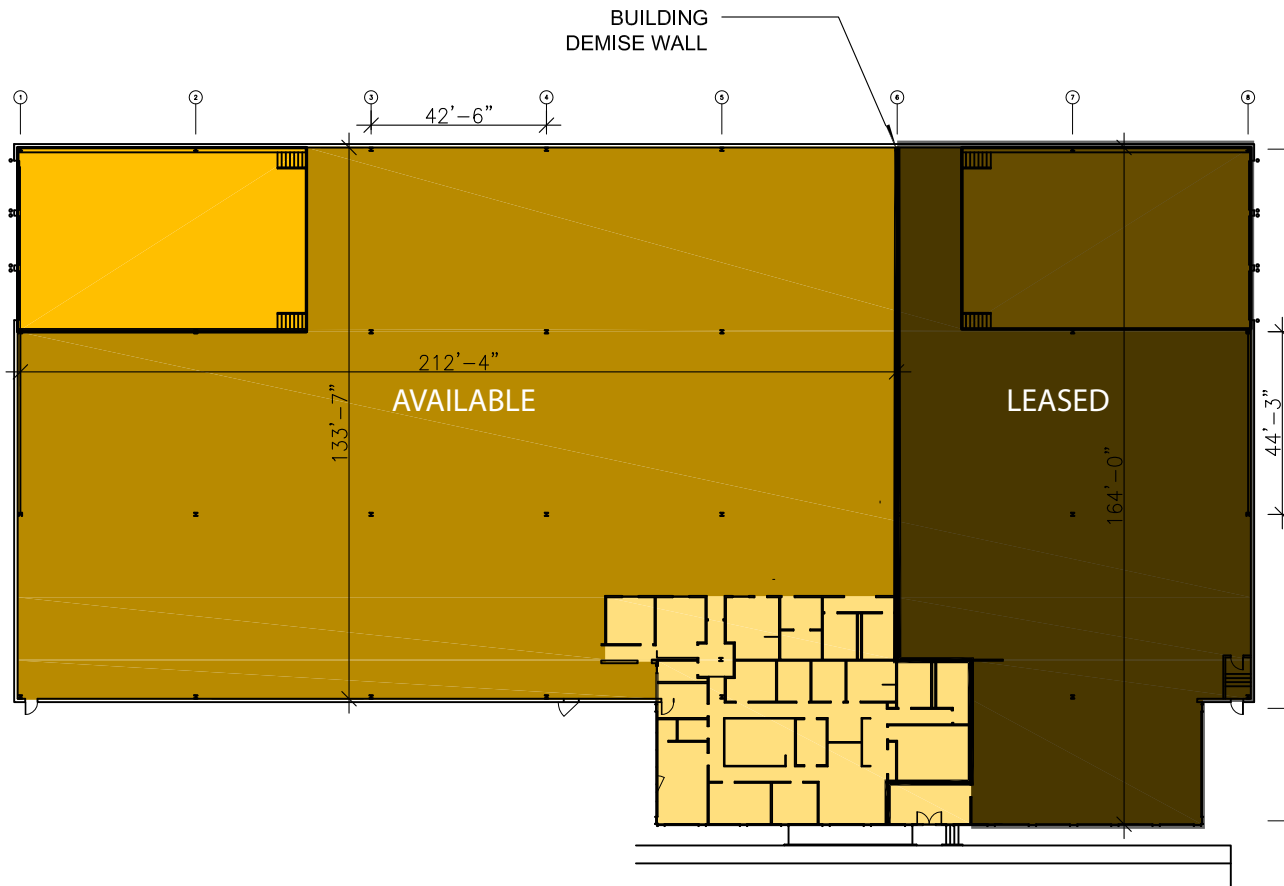

1224 N. Hooker St.
CHICAGO, IL

- WAREHOUSE
- OFFICE
- DOCK AREA

WAREHOUSE: --- SF
OFFICE: --- SF
OVERALL: 31,520 SF

1224 N. Hooker St.
CHICAGO, IL

- WAREHOUSE
- OFFICE
- DOCK AREA